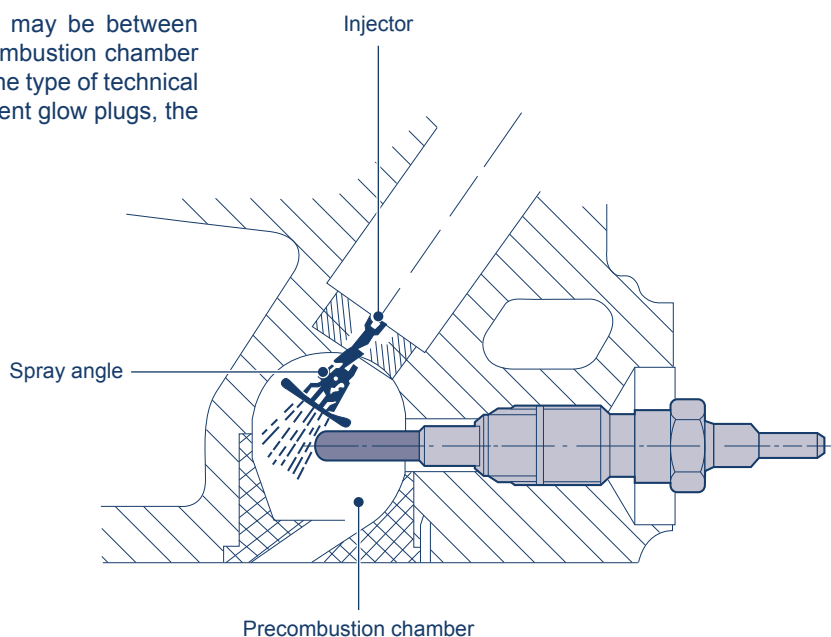

Features

Glow plugs are basically composed of a plug body, heating element, and terminal for electric connection. The following picture illustrates the 9 main parts of a standard metallic glow plug. The image is representative of the most relevant

glow plugs features, but hundreds of variations are available on the market depending on each manufacturer's technical requirements.

1. **Terminal.** It is a connector with the electric supply. Terminals are predominantly nickel threaded or pin junction.
2. **Electrode.** Thanks to the copper plated steel electrode, the current is supplied to the coil or double coils.
3. **Body with twin seat and special insulating seal.** Ensures perfect sealing and insulation.
4. **Plug body.** The plug body is metallic, nickel-plated.
5. **Thermal and chemical corrosion-proof super-alloy sheath.** Manufactured with Inconel 601. Variable thickness, specific for every engine, depending on the temperatures developed in each engine pre-combustion chamber.
6. **Regulating coil.** The resistance features of this coil control the temperature increase, to heat-up the plug as fast as possible while allowing it to maintain the temperature up to three minutes without the risk of damage. Manufactured with Cofe8
7. **Heating coil.** Quickly heats up the fuel for fast starting even in harsh weather conditions and maintains a high temperature in the engine to reduce polluting emissions. Made of Kanthal.
8. **Magnesium oxide.** High compression insulating powder (Mg O). It eliminates the air gaps and prevents any damage to the resistive filament while insulating its coils, making the glow plug top quality.

Positioning of glow plug in engine

The position of the incandescent tip may be between the edge and the center of the pre-combustion chamber depending on the type of engine and the type of technical performance required. In case of filament glow plugs, the filament must skim the spray cone.