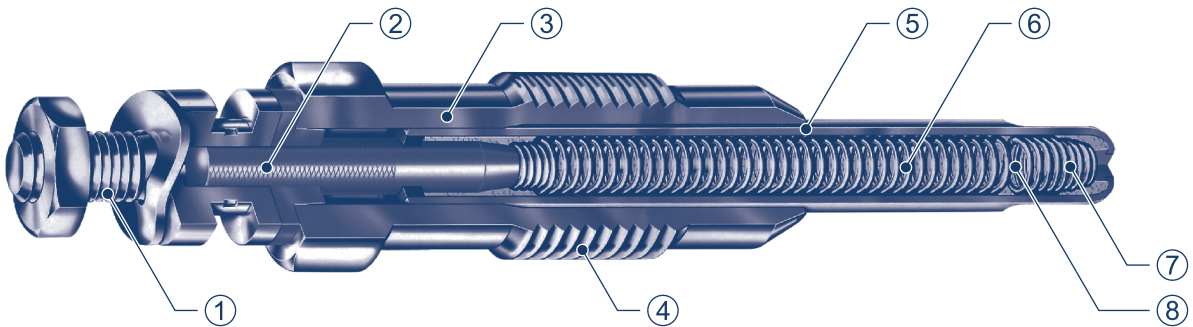

Features

Glow plugs are basically composed of a plug body, heating element, and terminal for electric connection. The following picture illustrates the 9 main parts of a standard metallic glow plug. The image is representative of the most relevant

glow plugs features, but hundreds of variations are available on the market depending on each manufacturer's technical requirements.

1. **Terminal.** It is a connector with the electric supply. Terminals are predominantly nickel threaded or pin junction.
2. **Electrode.** Thanks to the copper plated steel electrode, the current is supplied to the coil or double coils.
3. **Body with twin seat and special insulating seal.** Ensures perfect sealing and insulation.
4. **Plug body.** The plug body is metallic, nickel-plated.
5. **Thermal and chemical corrosion-proof super-alloy sheath.** Manufactured with Inconel 601. Variable thickness, specific for every engine, depending on the temperatures developed in each engine pre-combustion chamber.
6. **Regulating coil.** The resistance features of this coil control the temperature increase, to heat-up the plug as fast as possible while allowing it to maintain the temperature up to three minutes without the risk of damage. Manufactured with Cofe8
7. **Heating coil.** Quickly heats up the fuel for fast starting even in harsh weather conditions and maintains a high temperature in the engine to reduce polluting emissions. Made of Kanthal.
8. **Magnesium oxide.** High compression insulating powder (Mg O). It eliminates the air gaps and prevents any damage to the resistive filament while insulating its coils, making the glow plug top quality.